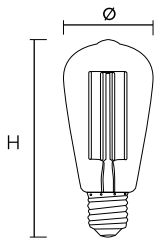

3 Year Silver Warranty

Code	Lamp Type	Temp	Lm	ØxH (mm)
Non Dimmable				
60795	3.3W LED Vintage Squirrel Cage Non Dim - BC	2200K	365	58x126
60796	3.3W LED Vintage Squirrel Cage Non Dim - ES			
Dimmable				
60797	3.3W LED Vintage Squirrel Cage Dimmable - BC	2200K	365	58x126
60798	3.3W LED Vintage Squirrel Cage Dimmable - ES			